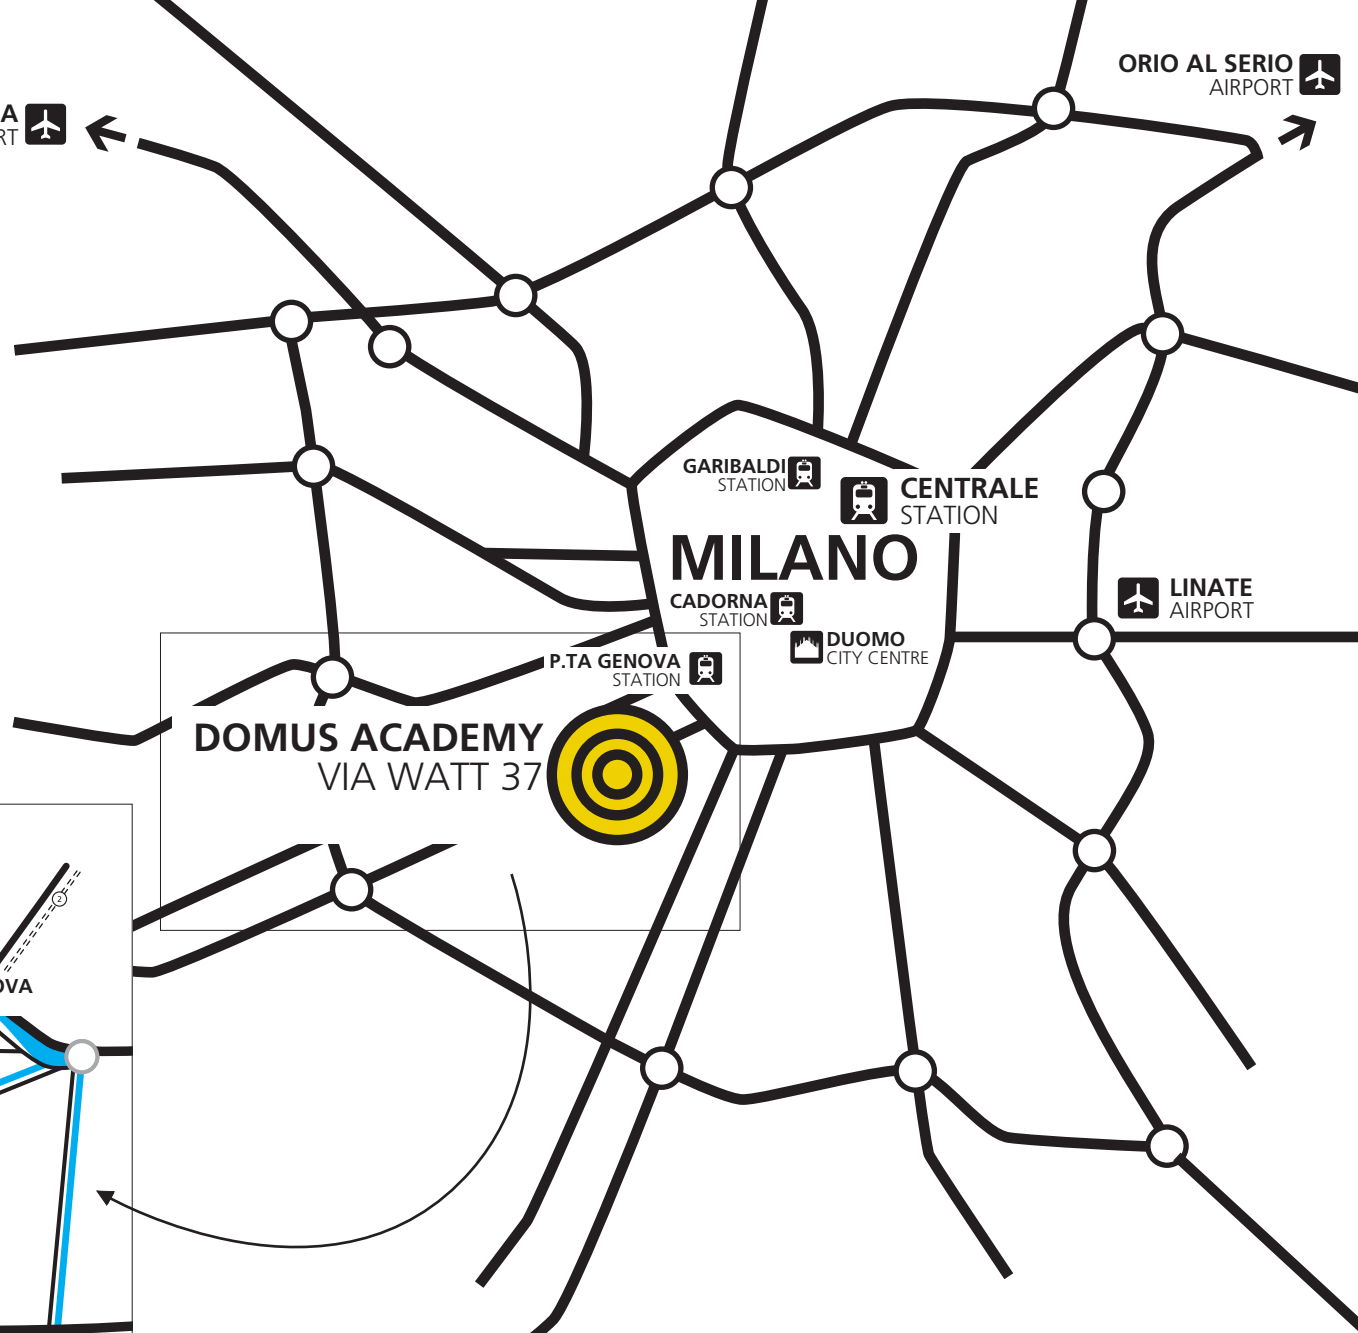

# MILAN CITY MAP

and how to reach Domus Academy

MALPENSA AIRPORT

ORIO AL SERIO AIRPORT

**DOMUS ACADEMY**  
VIA WATT 37

to reach Domus Academy UNDERGROUND **MM2** / AUTOBUS **74** / TRAM **2**